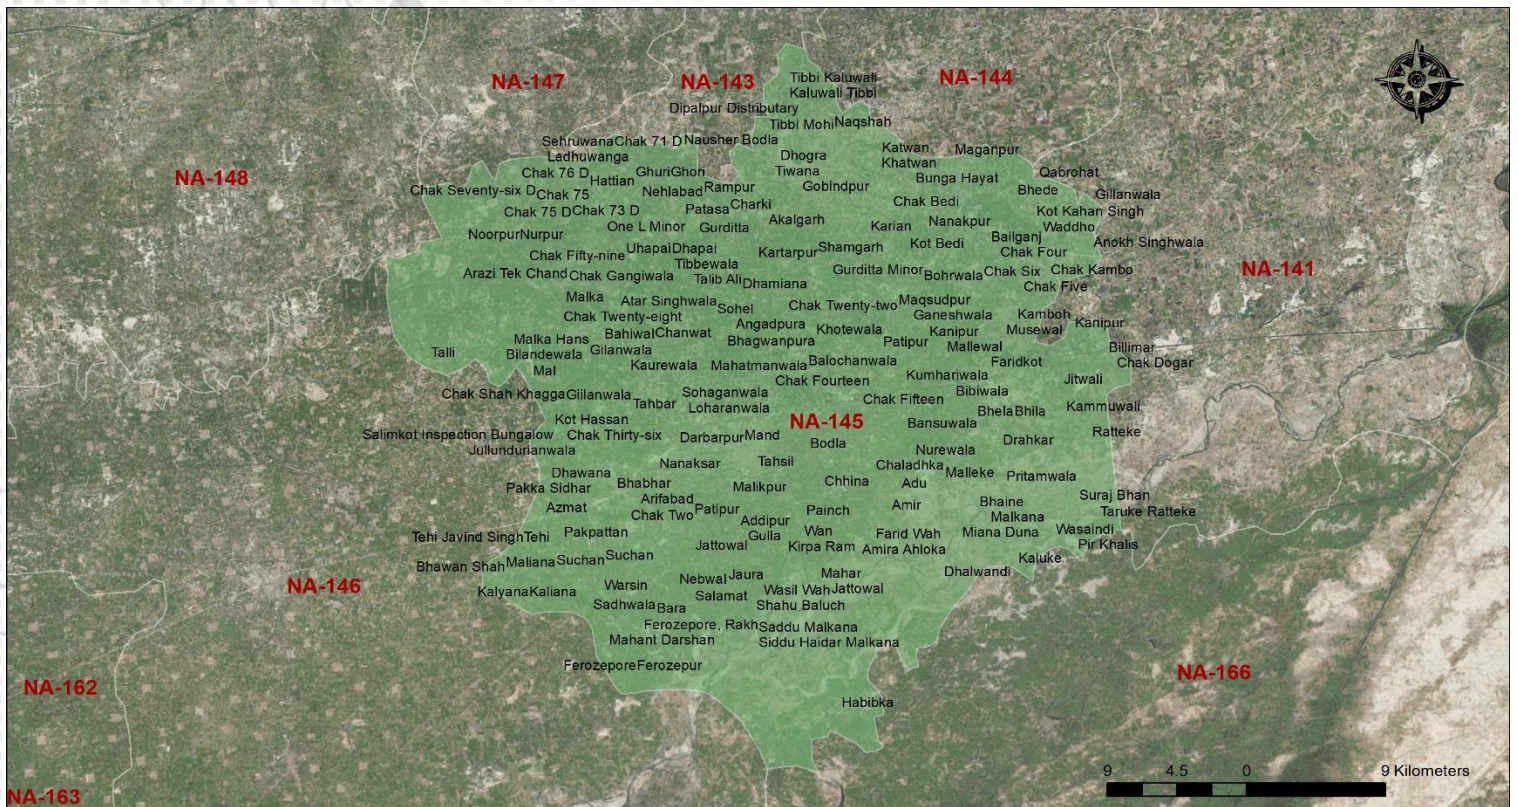

CONSTITUENCY PROFILE

NA-145 PAKPATTAN-I

PUNJAB

**CONSTITUENCY
POPULATION**

911,655

VOTER STATISTICS

Male

280,050

Female

221,200

Total

501,250

55%

of the total population
are registered as voters

POLLING STATIONS

132

AVERAGE VOTER
AT POLLING STATION

1,124

AVERAGE VOTER
AT POLLING BOOTH

477

LIST OF CONTESTING CANDIDATES

#	Name	Name of Political Party
1	Ahmad Raza Maneka	Pakistan Muslim League (Nawaz)
2	Asghar Ali	Independent
3	Chaudhry Javed Ahmad	Independent
4	Zulifqar Ali Khan	Pakistan Human Party
5	Rao Azmat Ullah	Muttahidda Majlis-e-Amal Pakistan
6	Sardar Mansab Ali Dogar	Independent
7	Abdul Ghafoor	Independent
8	Muhammad Shah Khagga	Pakistan Tehreek-e-Insaf
9	Nadeem Iqbal	Independent
10	Naseem Hashim Khan	Independent